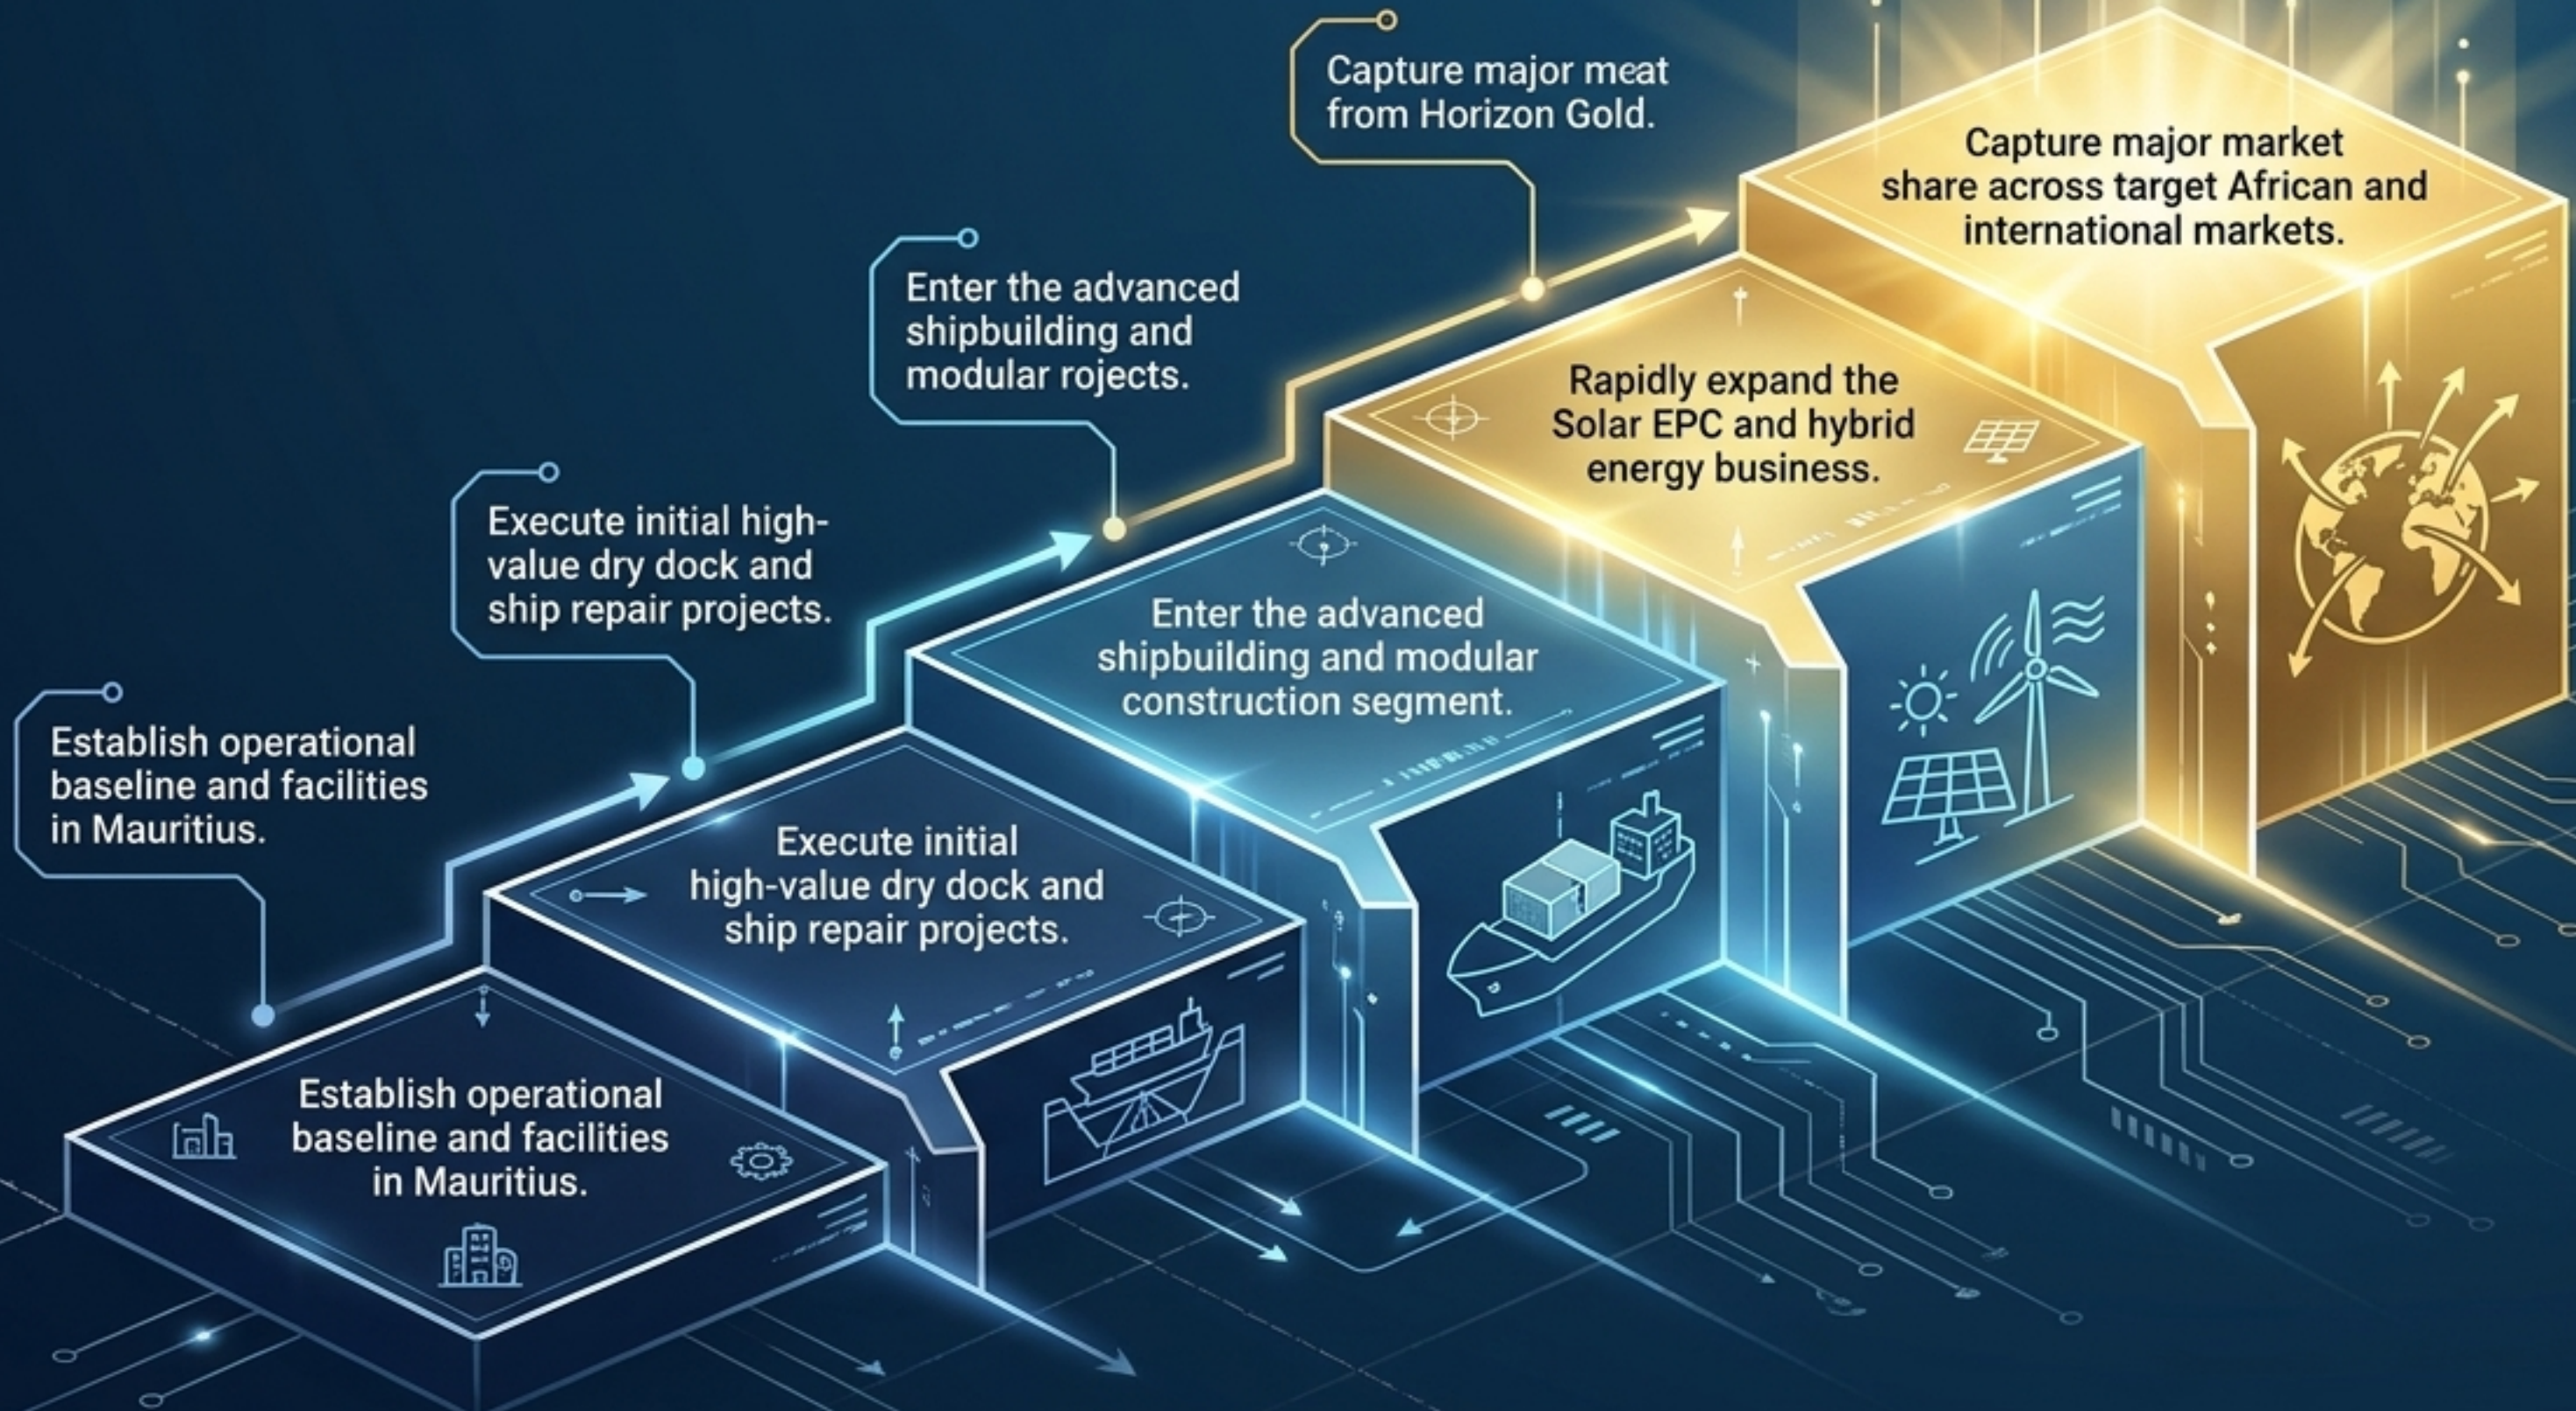

Expand globally with sustainable and scalable solutions.

Partnership

Build robust, long-term relationships with clients.

Evolution

Drive relentless innovation in marine and energy sectors.

The Pillars of Our Engineering Ecosystem

Verification
Rigorous quality control checkpoints implemented at every stage of execution.

Delivery
Unwavering commitment to timely, on-spec project delivery.

The Global Horizon: The Mauritius Expansion

Positioning Mauritius as the strategic operational gateway to African and international engineering markets.

Dry Dock & Marine

Ship repair, hull inspection, and comprehensive refurbishment facilities.

Shipbuilding

Design, construction, and advanced modular shipbuilding solutions.

Solar & Renewable

Solar EPC projects, hybrid energy solutions, and complete Operation & Maintenance (O&M) services.

Strategic Roadmap for Future Growth